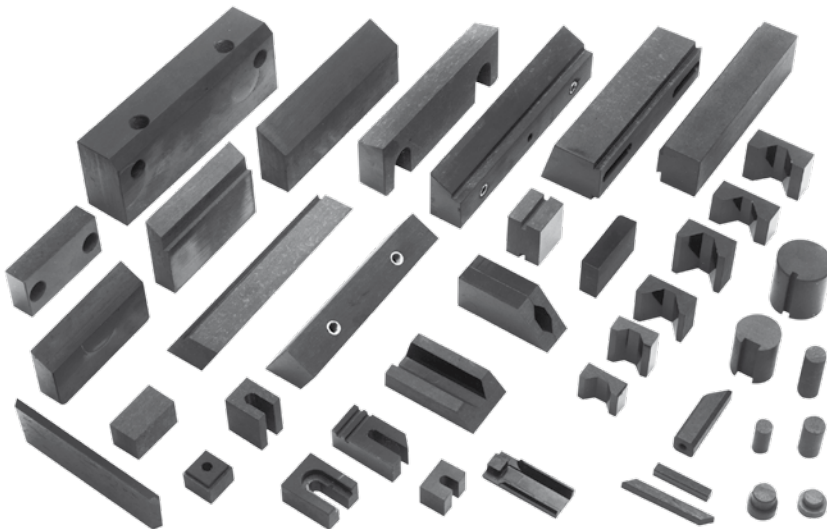

Saw Guides for ordinary Table Band Saws

with guiding elements made of the original CHACO Low Friction Material

MT 30 V+V

The ultra-compact guide for the hobby and the professional, for saw-blades 4 to 35 mm (0.15 to 1.4") wide. With two rows of guiding elements for maximum blade stability. This guide is also suitable for saws with tilting table.

Dimensions:

W = 90 mm (3.5 in.)
H = 114 mm (4.5 in.)
D = 170 mm (6.7 in.)

Advantages of CHACO Saw Guides:

- Guiding elements are made of the original CHACO Low Friction material that guide the blade firmly over the whole width, thus giving maximum control of the blade, as well as leaving it cool and clean.
- Compact design allows positioning of guides close to work piece, thus allowing faster cutting speeds and feed rates.
- Back stops with two ball bearings and hardened contact ring (exception: MT 30 V with single ball bearing)
- Extremely slow wear on guiding elements.

CHACO fixing parts for standard saw guides

BTO upper

(mounting bracket, flange and rod)

BTU lower

(flange and rod)

Content of delivery:

One complete saw guide consists off:

- 1 upper guide including standard fixing parts BTO
- 1 lower guide including standard fixing parts BTU
- 1 installation and operation manual

Tailor-made guiding elements and pressure guides for any band saw made of the CHACO Low Friction Material.

Manufacturers:

CHACO PRODUCTS LTD.
 Stettbachstrasse 10
 CH-8600 Dübendorf / Switzerland
 Telephone +41 43 819 12 12
 Telefax +41 43 819 12 15
 E-Mail mail@chaco.ch
 www.chaco.ch